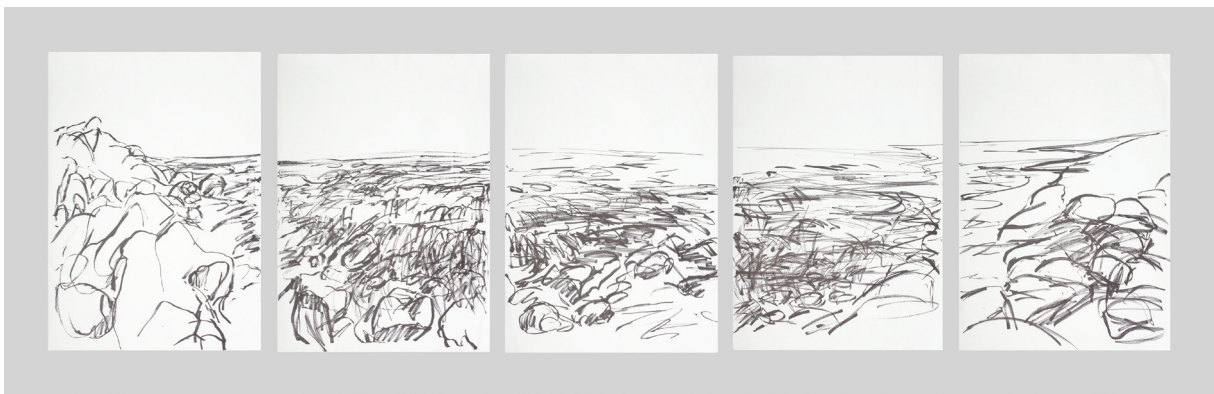

# View

Golnaz Hosseini

Aug 9 - 23, 2019

The view  
The perception  
The viewer

Sea side  
Marker on cardboard  
64.5×202 cm  
2019

Mali dareh  
Marker on cardboard  
64x202 cm  
2019

Folded Tree  
Marker on cardboard  
64.5×202 cm  
2019

Following the waves  
Marker on cardboard  
50x70 cm  
2019

Following the waves  
Marker on cardboard  
50x70 cm  
2019

No. 3, Second Alley, Mirzaye Shirazi st.

+9821 88946122

[www.1emkan.com](http://www.1emkan.com)