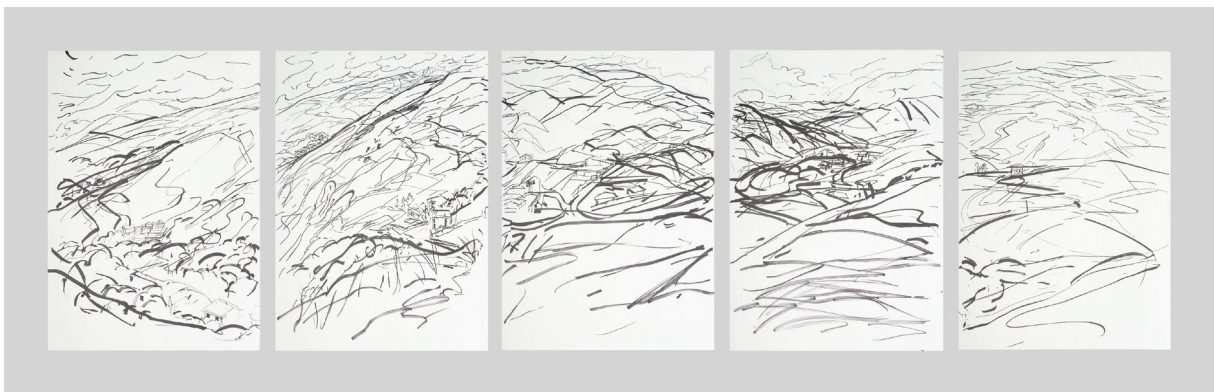

# View

Golnaz Hosseini

Aug 9 - 23, 2019

The view  
The perception  
The viewer

Sea side  
Marker on cardboard  
64.5×202 cm  
2019

Mali dareh  
Marker on cardboard  
64x202 cm  
2019

Folded Tree  
Marker on cardboard  
64.5×202 cm  
2019

Following the waves  
Marker on cardboard  
50x70 cm  
2019

Following the waves  
Marker on cardboard  
50x70 cm  
2019

No. 3, Second Alley, Mirzaye Shirazi st.

+9821 88946122

[www.1emkan.com](http://www.1emkan.com)